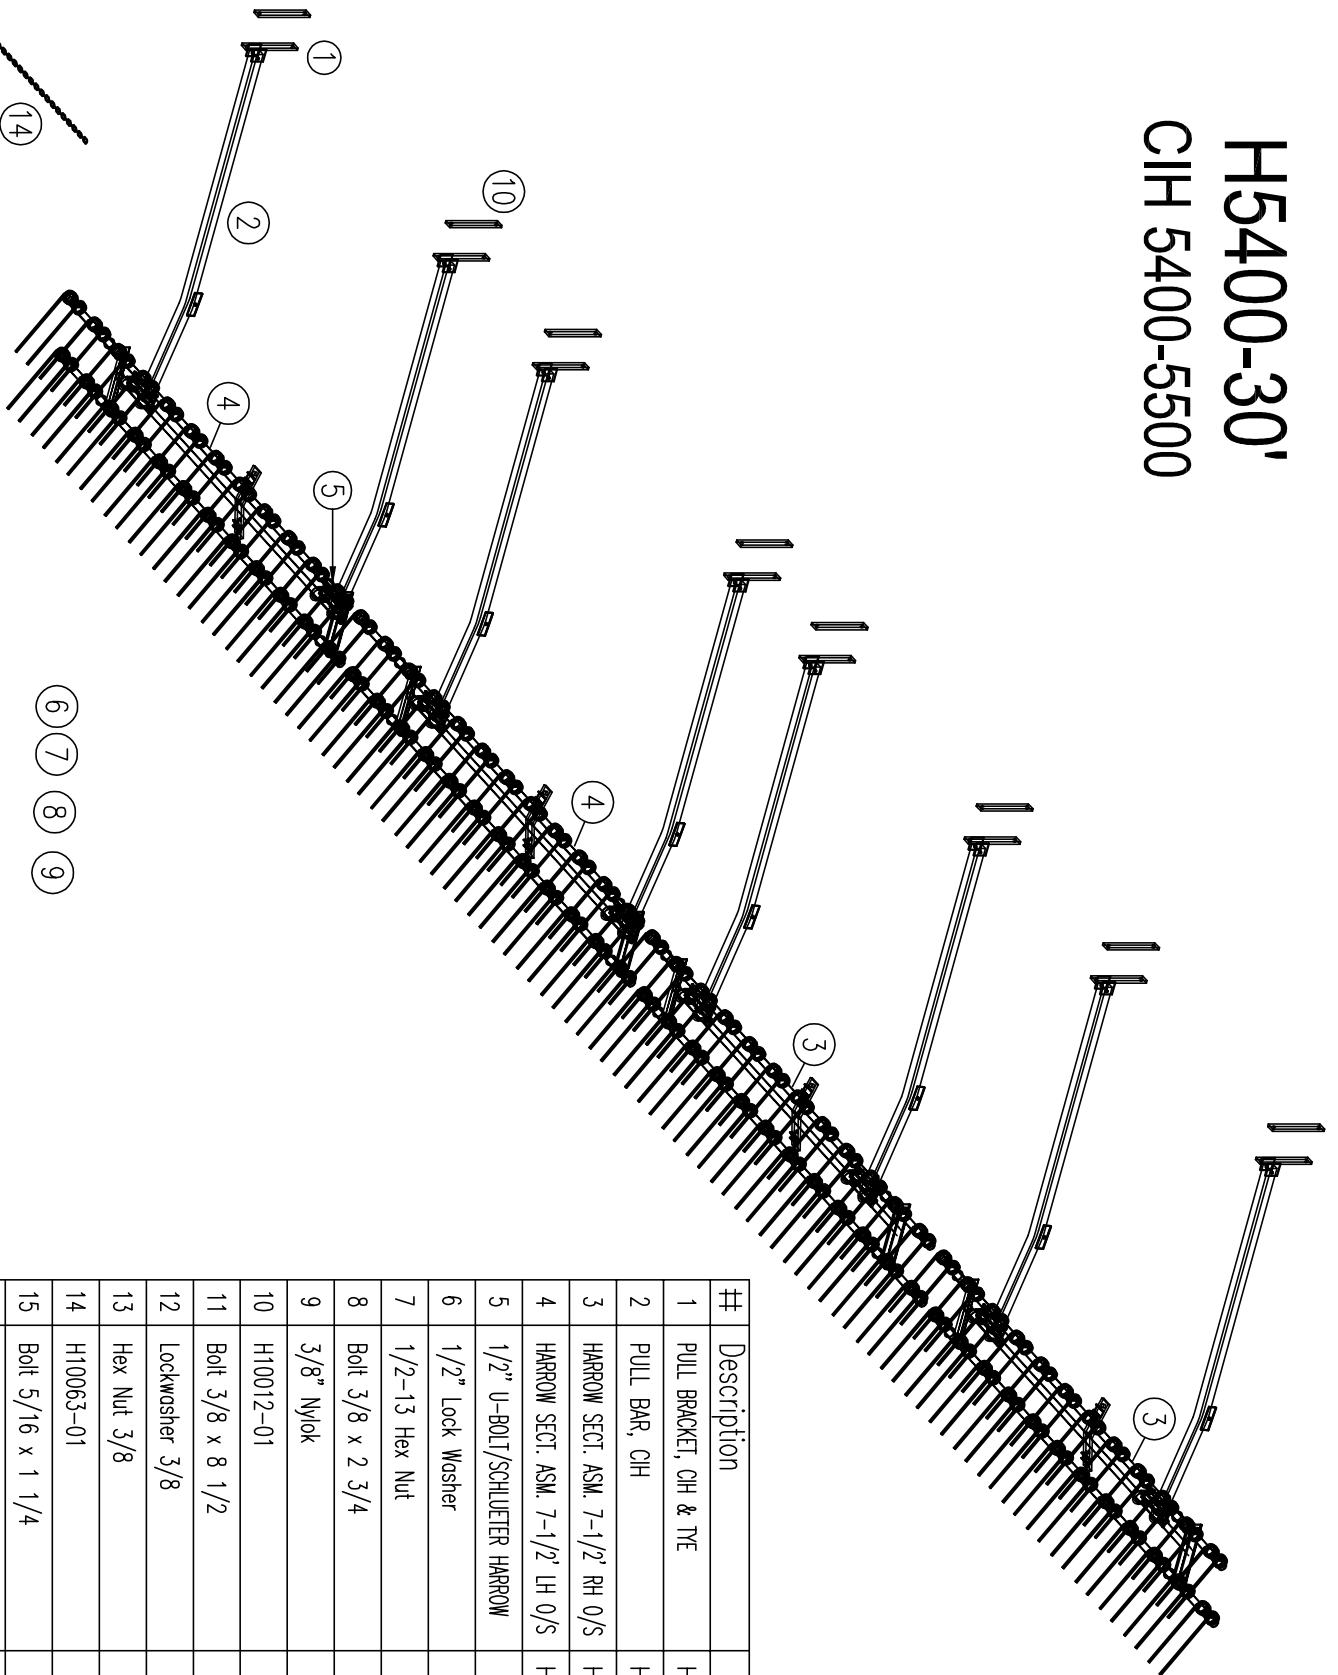

H5400-30'

CIH 5400-5500

6 7 8 9

#	Description	Part #	Quan
1	PULL BRACKET, CIH & T/E	H10012-00	8
2	PULL BAR, CIH	H10033-00	8
3	HARROW SECT. ASM. 7-1/2" RH 0/S	H10054-00	2
4	HARROW SECT. ASM. 7-1/2" LH 0/S	H10055-00	2
5	1/2" U-BOLT/SCHLEIFER HARROW	H715	16
6	1/2" Lock Washer	-	32
7	1/2-13 Hex Nut	-	32
8	Bolt 3/8 x 2 3/4	-	8
9	3/8" Nyllok	-	8
10	H10012-01	Clamp	8
11	Bolt 3/8 x 8 1/2	-	8
12	Lockwasher 3/8	-	8
13	Hex Nut 3/8	-	8
14	H10063-01	Chain	8
15	Bolt 5/16 x 1 1/4	-	16
16	Flat Washer 5/16	-	32
17	Flat Washer 5/16	-	16