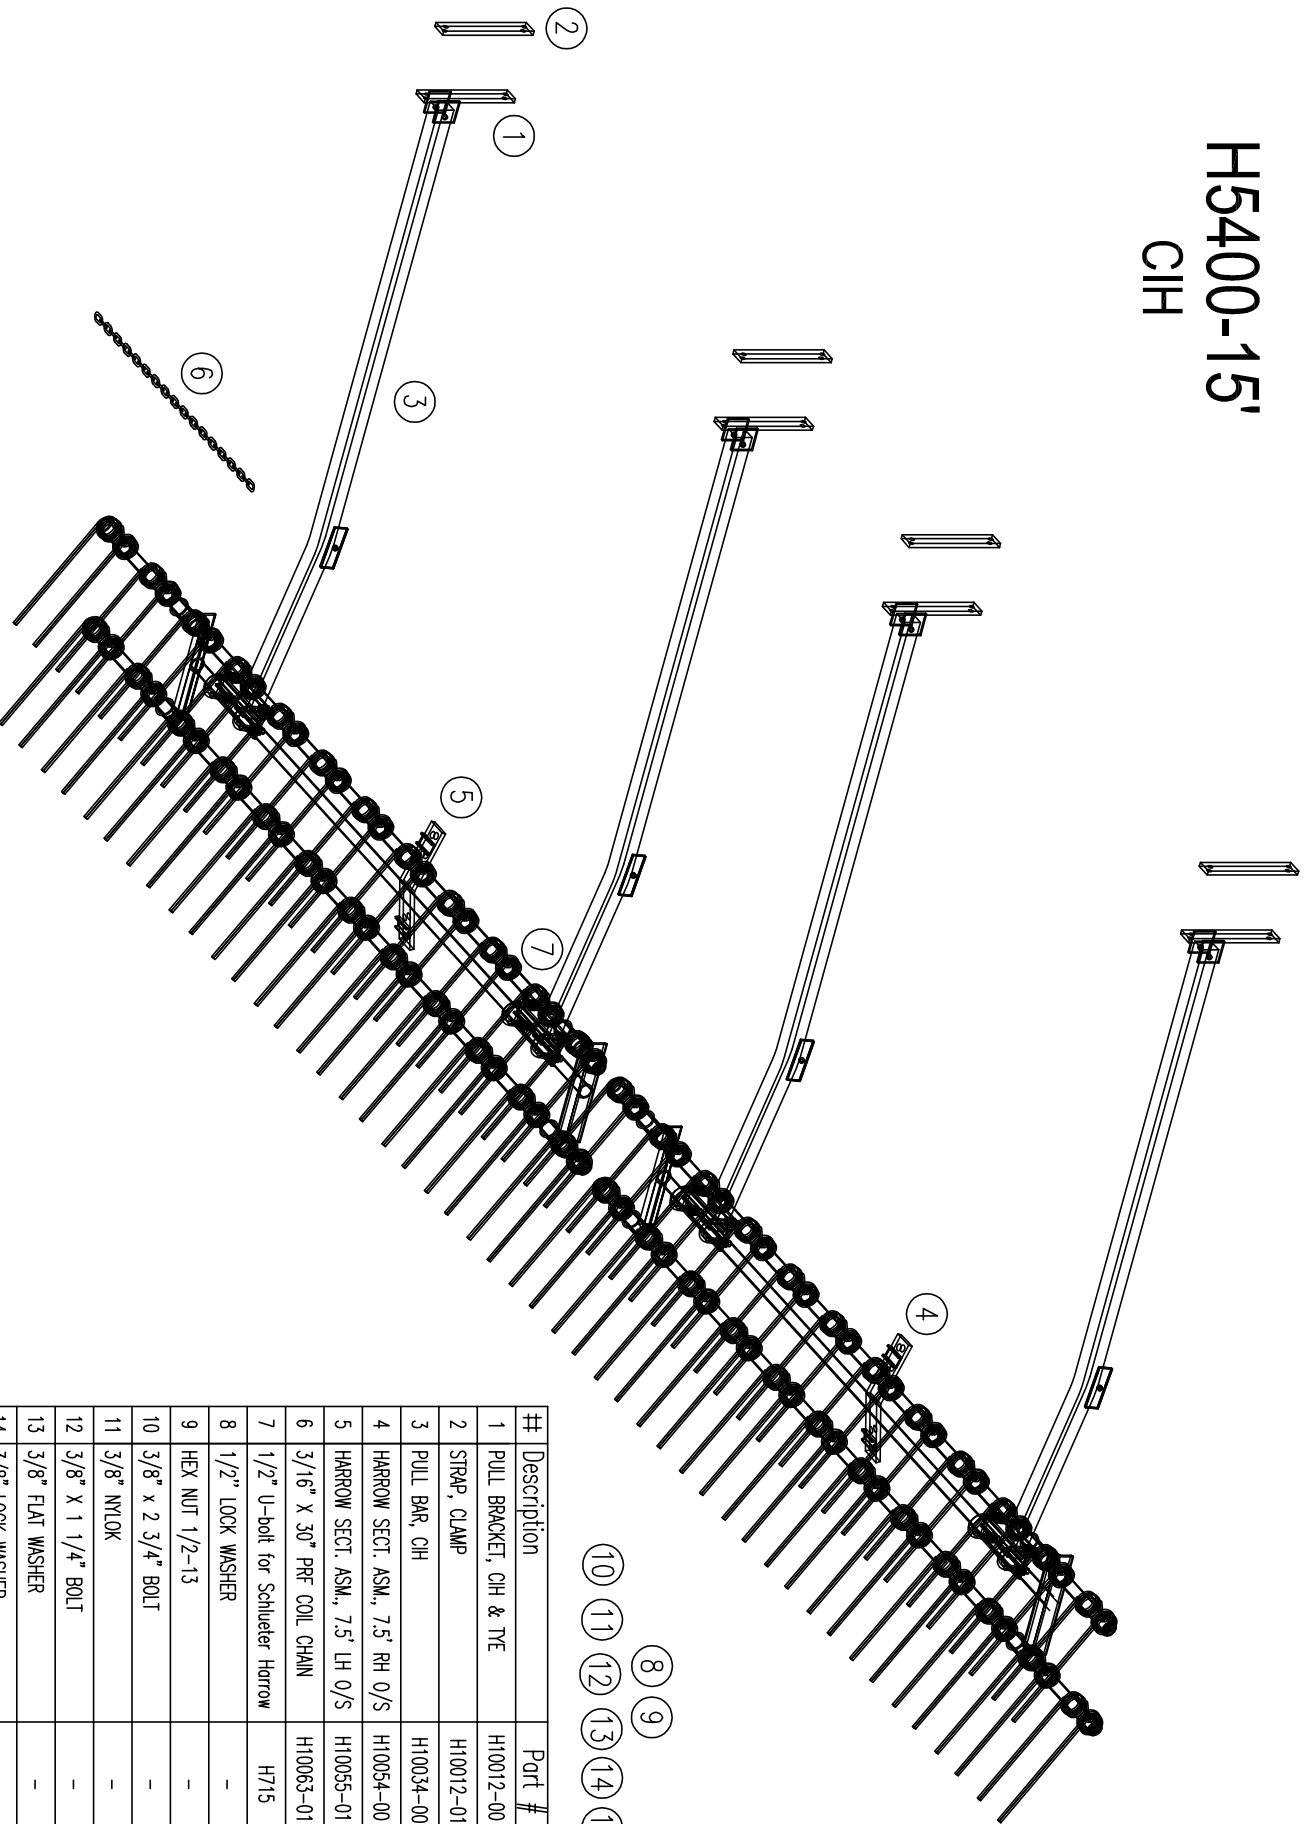

# H5400-15'

## CIH

#	Description	Part #	Quan
1	PULL BRACKET, CIH & TYE	H10012-00	4
2	STRAP CLAMP	H10012-01	4
3	PULL BAR, CIH	H10034-00	4
4	HARROW SECT. ASM., 7.5' RH O/S	H10054-00	1
5	HARROW SECT. ASM., 7.5' LH O/S	H10055-01	1
6	3/16" X 30" PRF COLL CHAIN	H10063-01	4
7	1/2" U-bolt for Schlueter Harrow	H715	8
8	1/2" LOCK WASHER	-	16
9	HEX NUT 1/2-13	-	16
10	3/8" x 2 3/4" BOLT	-	4
11	3/8" NYLON	-	12
12	3/8" X 1 1/4" BOLT	-	8
13	3/8" FLAT WASHER	-	16
14	3/8" LOCK WASHER	-	8
15	3/8-16 HEX NUT	-	8
16	3/8-16 X 6 1/2" BOLT	-	8

8 9  
10 11 12 13 14 15 16